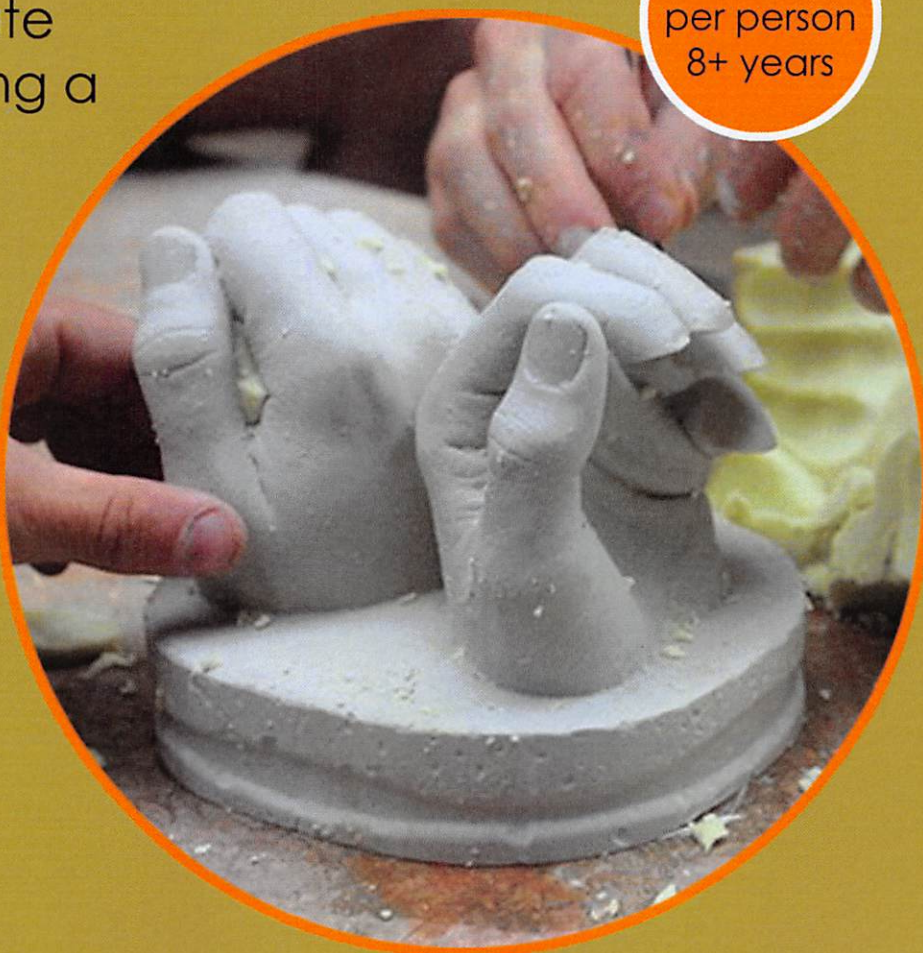

Be an Artist - Casting workshop

Epping Forest District Museum

Wednesday 11 April 2018

10.30am - 12noon

This artist led workshop will take you through the artistic process of casting.

Learn how to recreate objects from life, using a variety of materials and simple techniques.

Fun, effective and messy; be ready to get your hands dirty.

Please wear old clothes.

Parents are welcome and encouraged to attend but need to book and take part too.

Booking required:

Online: www.eppingforestdc.gov.uk/bookings

Telephone: 01992 564226 (Monday - Friday 10am - 4pm)

£10
per person
8+ years

Epping Forest District Museum
39-41 Sun Street, Waltham Abbey, EN9 1EL

www.eppingforestdc.gov.uk/museum

E. museum@eppingforestdc.gov.uk

T. 01992 716882

[@EFDMuseum](https://twitter.com/EFDMuseum) [facebook.com/EFDMuseum](https://www.facebook.com/EFDMuseum)

Epping Forest District
Museum
A service provided by Epping Forest District Council